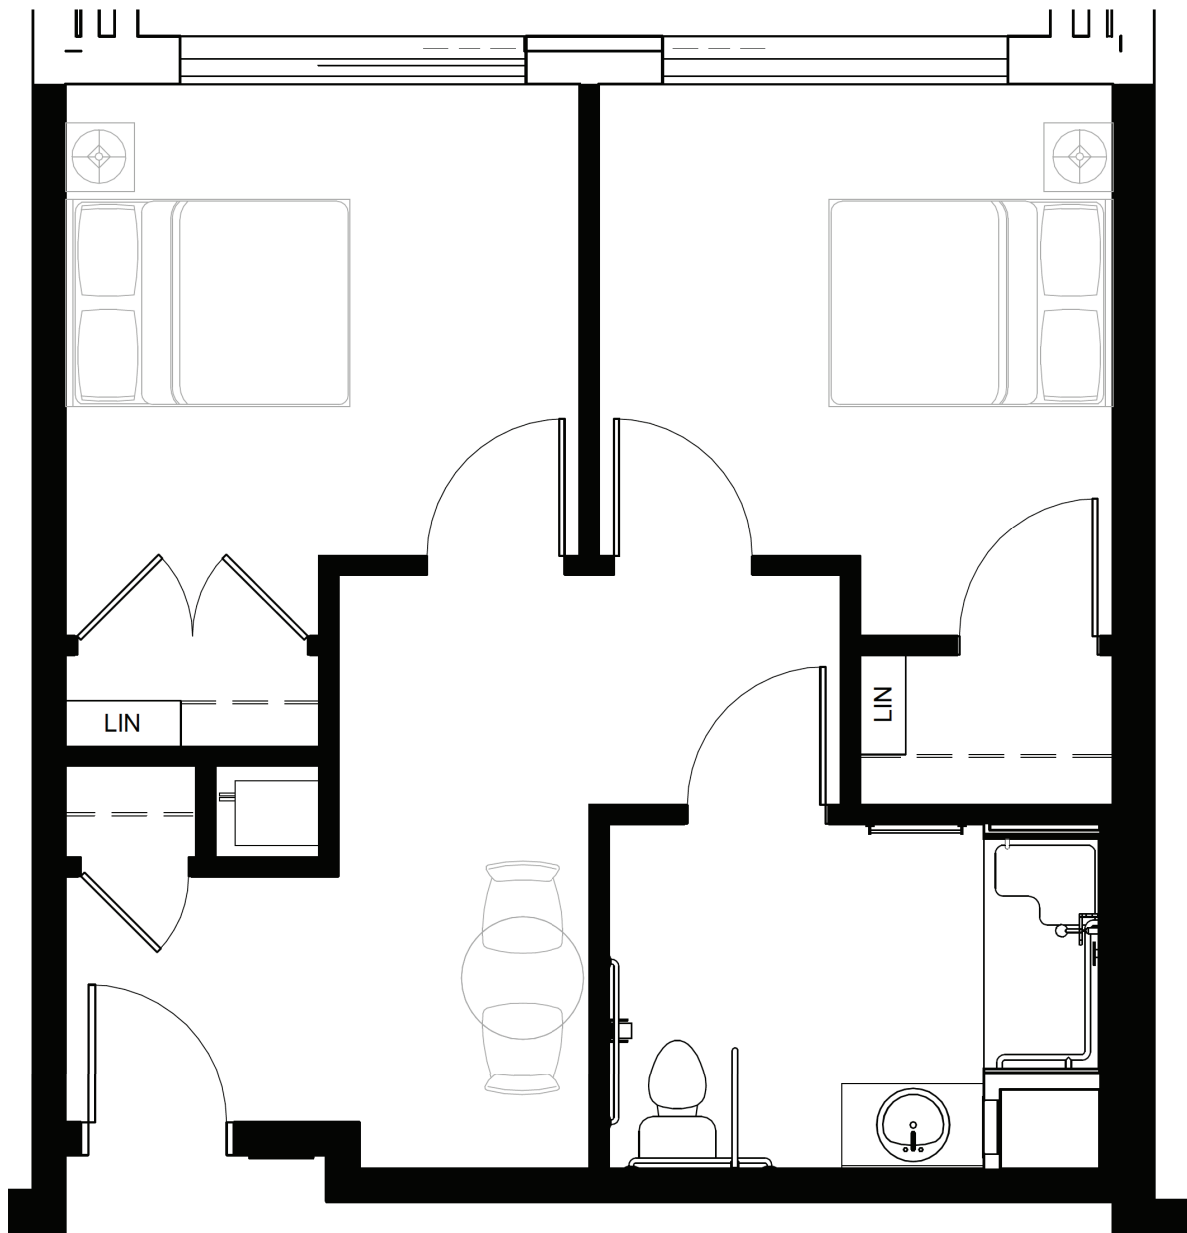

Companion Suites

510-529 square feet

*actual room dimensions and layouts vary