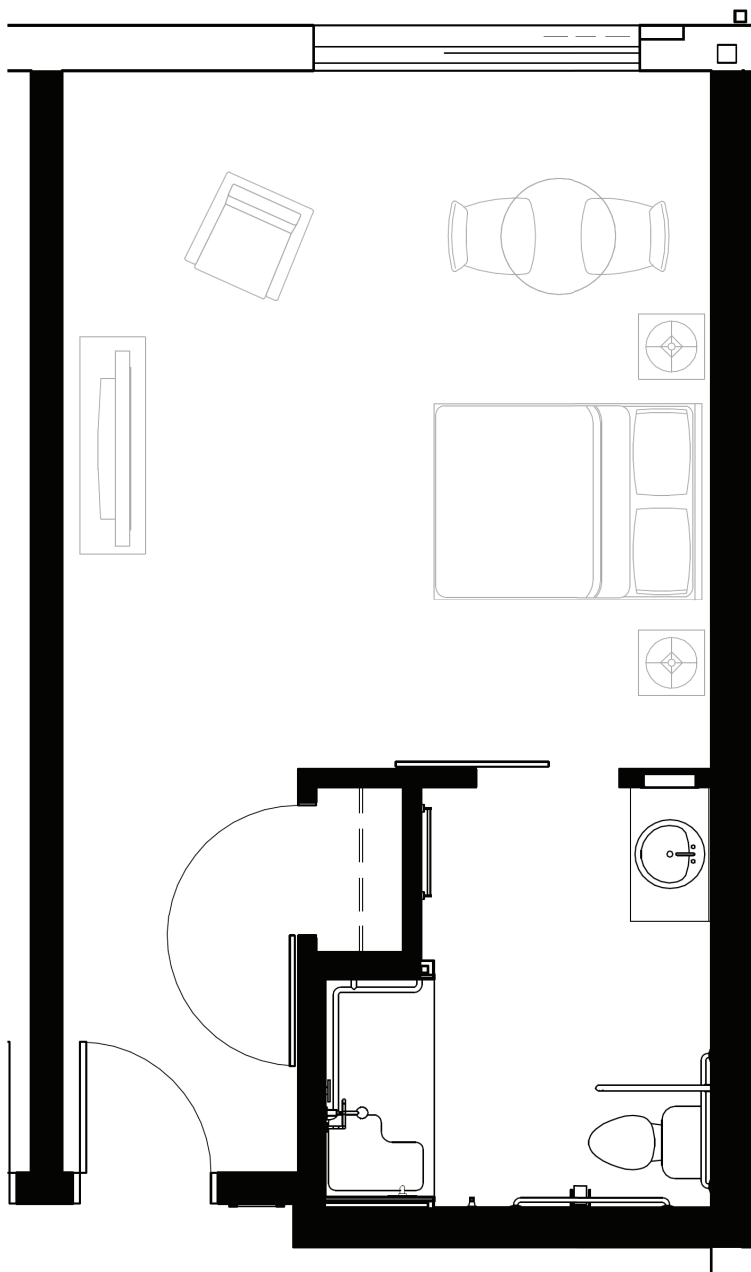

Private Suites

354-384 square feet

*actual room dimensions and layouts vary